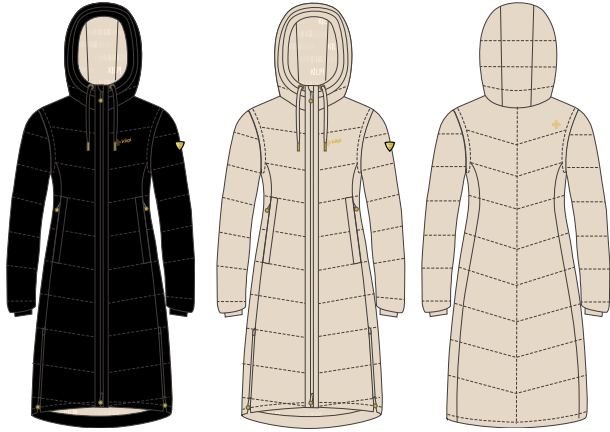

SIBERIUM
10.000 ZL

100% POLYESTER

95% POLYESTER
5% ELASTANE

SOFTSHELL

OUTDOOR

ZL0126KI **SALI-W** NEW

Women's insulated coat

SIZE// 34 - 38 / 40 - 44