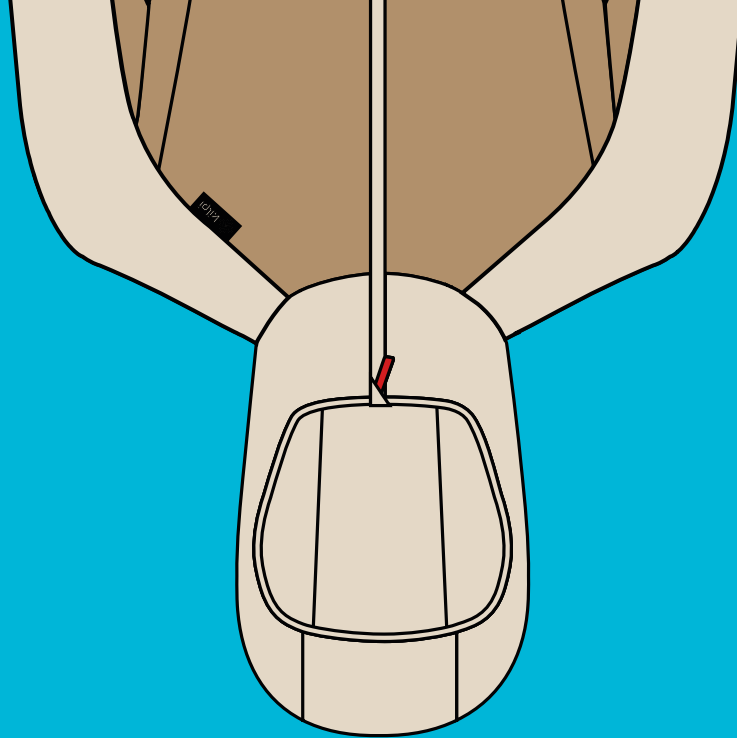

WINTER 2025 - 2026

**FLEECE
SWEATER
SWEATSHIRT**
MIDDLE LAYER
WOMENS