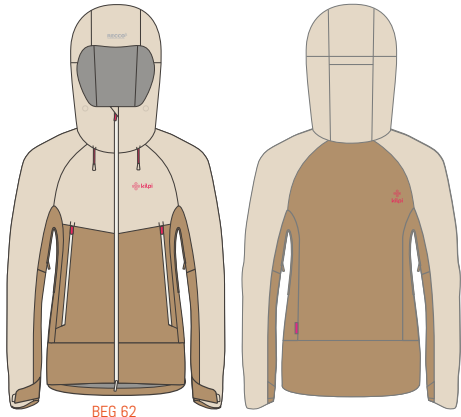

FASHION LEVEL

COLOR COMBINATIONS

BASIC LEVEL

RUN / XC

ZL0101KI TRINITY-W

Women's hardshell jacket

SIZE// 34 / 36 / 38 / 40 / 42 / 44 / 46

WEIGHT: 390g

BEG 62

WP	10000
MVP	8000
FABRIC WEAVE	3 LAYER STRETCH
LINING	DETACHABLE SNOW SKIRT
FITTING	REGULAR
SEAMS	TAPED
COLLAR	HIGH COLLAR
HOOD	FIXED; ADJUSTABLE; REINFORCED VISOR
CUFFS	VELCRO ADJUSTABLE
POCKETS	2 MAIN POCKETS; SKI PASS POCKET
ZIPPERS	WATERPROOF
BOTTOM HEM	ADJUSTABLE WITH CORD
VENTILATION ZIPPERS	YES
OTHER FEATURES	RECCO