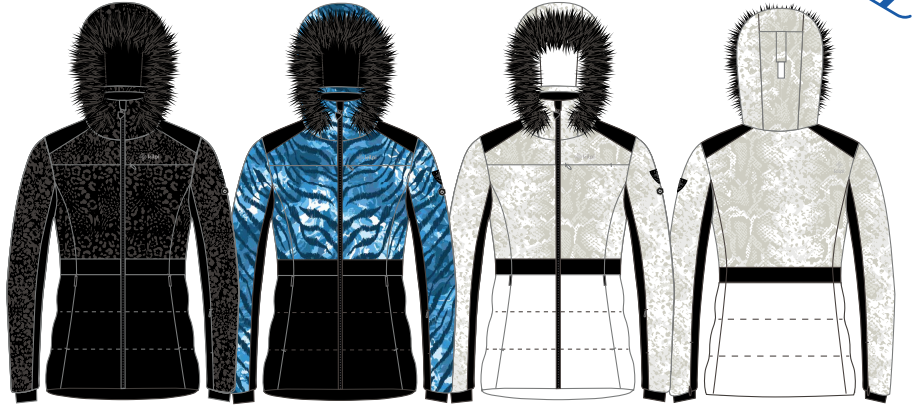

92% POLYESTER
8% ELASTANE

ZL0105KI **VALERA-W**
Women's ski jacket

SIZE// 34 / 36 / 38 / 40 / 42 / 44 / 46
48 / 50 / 52 / 54
+ EXTRA SIZE

- WP 10000
- MVP 8000
- FABRIC WEAVE 2 LAYER; 4 WAY STRETCH
- PADDING SYNTHETIC
- LINING SNOW SKIRT; STRETCH POLYESTER
- FITTING REGULAR
- SEAMS CRITICAL TAPED
- COLLAR HIGH COLLAR
- HOOD REMOVABLE; ADJUSTABLE; REINFORCED VISOR
- CUFFS SNOW GAITERS WITH THUMBHOLES; VELCRO ADJUSTABLE
- POCKETS 2 MAIN POCKETS; 1 CHEST POCKET; SKI PASS POCKET
- INNER POCKETS GOGGLES POCKET
- ZIPPERS NYLON; WATERPROOF
- BOTTOM HEM ADJUSTABLE WITH CORD
- VENTILATION ZIPPERS YES
- OTHER FEATURES GOGGLES CLEANING CLOTH

100% POLYESTER

SKI

ZL0106KI

LENA-W **NEW**

Women's ski jacket with integrated heating system

SIZE// 34 / 36 / 38 / 40 / 42 / 44 / 46

BLK 99

DBL 44

WHT 01

- WP 10000
- MVP 8000
- FABRIC WEAVE 2 LAYER; 4 WAY STRETCH
- PADDING SYNTHETIC
- LINING DETACHABLE SNOW SKIRT; STRETCH POLYESTER
- FITTING REGULAR
- SEAMS CRITICAL TAPED
- COLLAR HIGH COLLAR
- HOOD REMOVABLE; ADJUSTABLE
- CUFFS SNOW GAITERS WITH THUMBHOLES; WITH ZIPPER
- POCKETS 2 MAIN POCKETS; SKI PASS POCKET
- ZIPPERS PLASTIC
- BOTTOM HEM ADJUSTABLE WITH CORD
- VENTILATION ZIPPERS NO
- OTHER FEATURES GOGGLES CLEANING CLOTH, INTERNAL HEAT SYSTEM

100% POLYESTER

ZL0107KI

SKIMMIA-W **NEW**

Women's ski jacket

SIZE// 34 / 36 / 38 / 40 / 42 / 44 / 46

WHT 01

- WP 10000
- MVP 8000
- FABRIC WEAVE 2 LAYER; 4 WAY STRETCH
- PADDING SYNTHETIC
- LINING SILVER HEAT MAPPING; MESH; SNOW SKIRT
- FITTING REGULAR
- SEAMS TAPED
- COLLAR HIGH COLLAR
- HOOD REMOVABLE; ADJUSTABLE
- CUFFS SNOW GAITERS WITH THUMBHOLES
- POCKETS 2 MAIN POCKETS; 1 CHEST POCKETS; GOGGLES POCKET; SKI PASS POCKET
- INNER POCKETS 1 INNER POCKET
- ZIPPERS NYLON; WATERPROOF
- BOTTOM HEM ADJUSTABLE WITH CORD
- VENTILATION ZIPPERS YES
- OTHER FEATURES GOGGLES CLEANING CLOTH