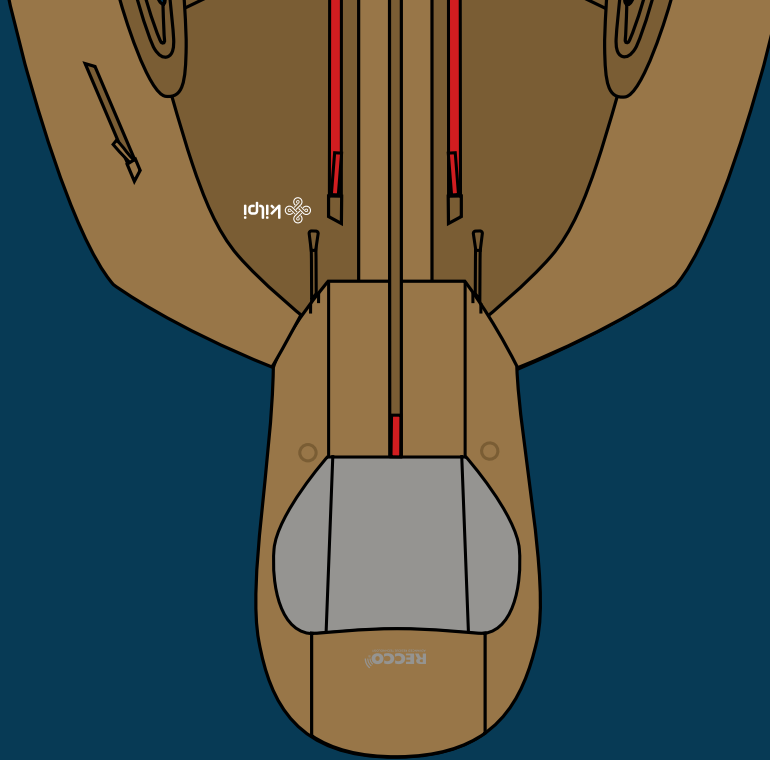

GRN 75

WHT 01

**COTTON
COMFORT**

95% COTTON
5% ELASTANE

T-SHIRT

WINTER 2025 - 2026

JACKET COAT VEST

MENS