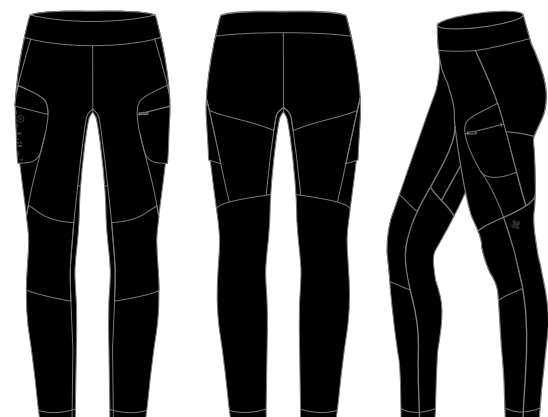

+ EXTRA SIZE
SHORT SIZE

BLK 99

DBL 44

FABRIC FINISH
FABRIC WEAVE
FITTING
POCKETS
WAIST

DURABLE WATER REPELLENT
4 WAY STRETCH
REGULAR
2 MAIN POCKETS
WITH BELT LOOPS

SIBERIUM *SRC WB* **PFC FREE** 65% NYLON
30% POLYESTER
5% ELASTANE

SIBERIUM *SRC WB* **OPTI-STRETCH** **PFC FREE** 100% POLYESTER
96% POLYESTER
5% ELASTANE

ZL0416KI **MOUNTERIA-W**

Women's outdoor leggings

SIZE// 34 / 36 / 38 / 40 / 42 / 44 / 46
36S / 38S / 40S / 42S

SHORT SIZE