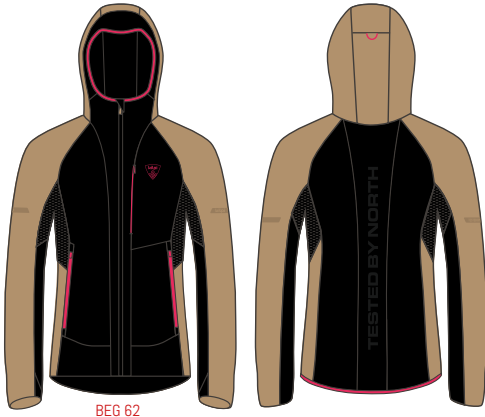

100% NYLON

ZL0122KI

NAI-W

Women's insulated vest

BLK 99

SIZE// 34 / 36 / 38 / 40 / 42 / 44 / 46
48 / 50 / 52 / 54

+ EXTRA SIZE

WEIGHT: 290g

FABRIC FINISH
 PADDING
 FITTING
 SEAMS
 COLLAR
 POCKETS
 ZIPPERS
 BOTTOM HEM
 OTHER FEATURES

DURABLE WATER REPELLENT
 SYNTHETIC
 REGULAR
 WELDED
 HIGH COLLAR
 2 MAIN POCKETS
 PLASTIC
 ADJUSTABLE WITH CORD
 PACKING BAG

100% NYLON

INSULATED VEST

ZL0124KI **BALEO-W**
Women's softshell running jacket

SIZE// 34 / 36 / 38 / 40 / 42 / 44 / 46

BEG 62

FABRIC FINISH
FABRIC WEAVE
FITTING
COLLAR
CUFFS
POCKETS
ZIPPERS
BOTTOM HEM
VENTILATION ZIPPERS
OTHER FEATURES