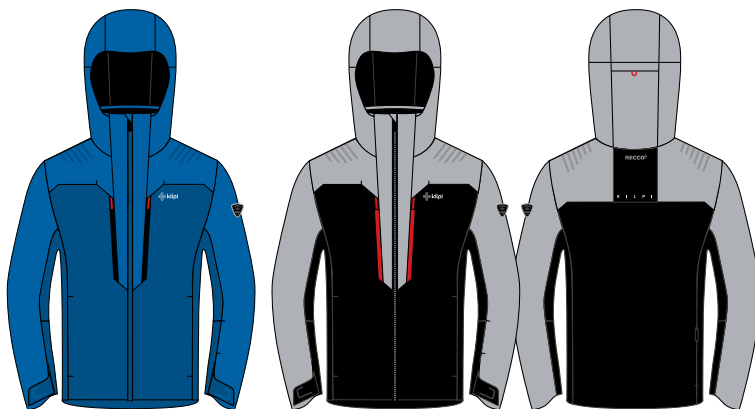

Dermizax 2L

PRIMALOFT
Classic®

86% NYLON
14% ELASTANE

ZM0108KI **HYDER-M**
Men's ski jacket

SIZE// S / M / L / XL / XXL / 3XL

DBL 43

BLK 99

YKK