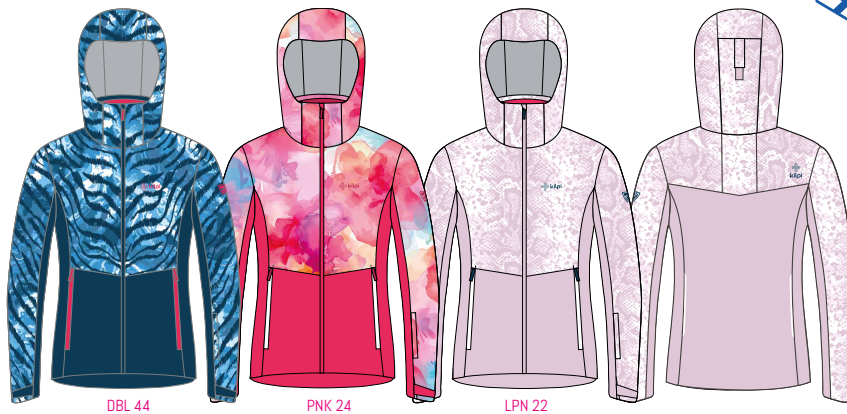

SIBERIUM
10.000 2L STRETCH

Emporium
AGILE

PFC FREE 100% POLYESTER

ZJ0112KI SAMARA-JG

Girl's ski jacket

SIZE// 110 / 122 / 134 / 146 / 152 / 158 / 164

- WP 10000
- MVP 8000
- FABRIC WEAVE 2 LAYER; 2 WAY STRETCH
- PADDING SYNTHETIC
- LINING YES; SNOW SKIRT
- FITTING REGULAR
- SEAMS TAPED
- COLLAR HIGH COLLAR
- HOOD FIXED; ADJUSTABLE
- CUFFS SNOW GAITERS; VELCRO ADJUSTABLE
- POCKETS 2 MAIN POCKETS; SKI PASS POCKET
- ZIPPERS PLASTIC
- BOTTOM HEM ADJUSTABLE WITH CORD
- VENTILATION ZIPPERS NO
- OTHER FEATURES NAME LABEL