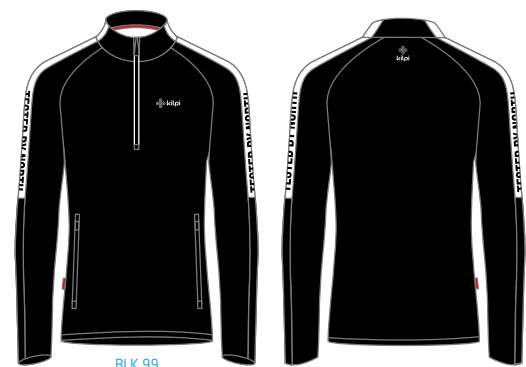

ZM0213KI **RALF-M** **NEW** Men's sweater

BLK 99

SIZE// S / M / L / XL / XXL / 3XL

FABRIC WEAVE
FITTING
COLLAR
POCKETS
ZIPPERS

4 WAY STRETCH
REGULAR
HIGH COLLAR
2 MAIN POCKETS
NYLON

OPTI-STRETCH

60% POLYPROPYLEN
35% POLYAMID
5% ELASTANE