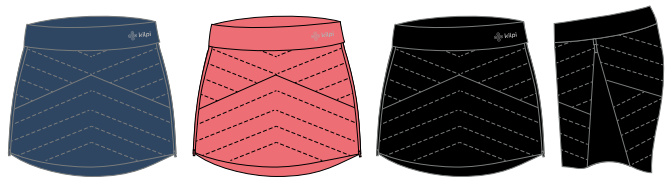

DBL 44

PNK 23

BLK 99

FABRIC FINISH
PADDING
FITTING
SEAMS
ZIPPERS
WAIST

DURABLE WATER REPELLENT
SYNTHETIC
REGULAR
WELDED
PLASTIC; ZIPP OFF FUNCTION
SOFT KNITTED ELASTIC BAND

SIBERIUM
DWR WB

Emporium
AGILE

100% NYLON

95% POLYESTER
5% ELASTANE