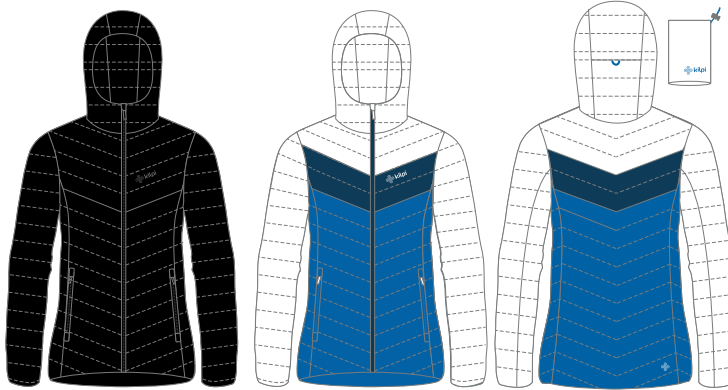

SIBERIUM
10.000 2L STRETCH

Emporium
AGILE

PFC FREE

100% POLYESTER

SKI

ZL0110KI **FLIP-W**
Women's ski jacket

SIZE// 34 / 36 / 38 / 40 / 42 / 44 / 46
48 / 50 / 52 / 54

+ EXTRA SIZE

SIBERIUM
10.000 2L STRETCH

Emporium
AGILE

PFC FREE

100% POLYESTER

ZL0112KI **PYRAMIDEN-W**
Women's down insulated jacket

SIZE// 34 / 36 / 38 / 40 / 42 / 44 / 46
48 / 50 / 52 / 54

+ EXTRA SIZE

WEIGHT: 340g