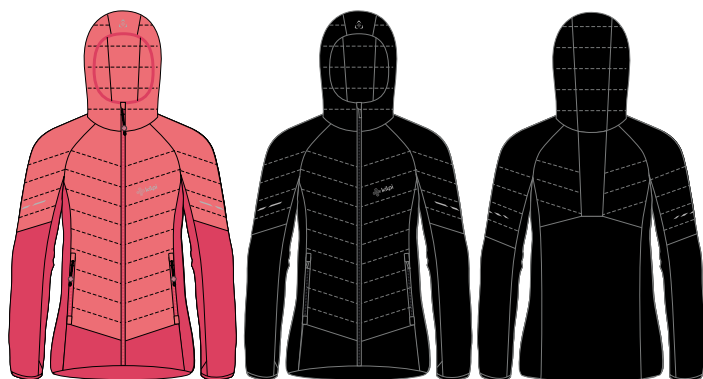

100% NYLON
95% POLYESTER
5% ELASTANE

UL0119KI GARES-W

Women's hybrid insulated jacket

SIZE// 34 / 36 / 38 / 40 / 42 / 44 / 46

48 / 50 / 52 / 54

+ EXTRA SIZE

WEIGHT: 350g

PNK 25