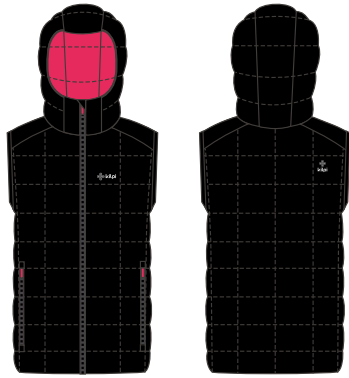

ZJ0114KI **TOMM-JG**
Girl's insulated vest

SIZE// 98 / 110 / 122 / 134 / 146 / 152 / 158

BLK 99

FABRIC FINISH
PADDING
FITTING
COLLAR
HOOD
POCKETS
ZIPPERS
BOTTOM HEM
OTHER FEATURES

DURABLE WATER REPELLENT
SYNTHETIC
REGULAR
HIGH COLLAR
FIXED
2 MAIN POCKETS
PLASTIC
ELASTIC
NAME LABEL; REFLECTIVE DETAILS

SIBERIUM
DWR WB

Emporium
LOFT

100% NYLON