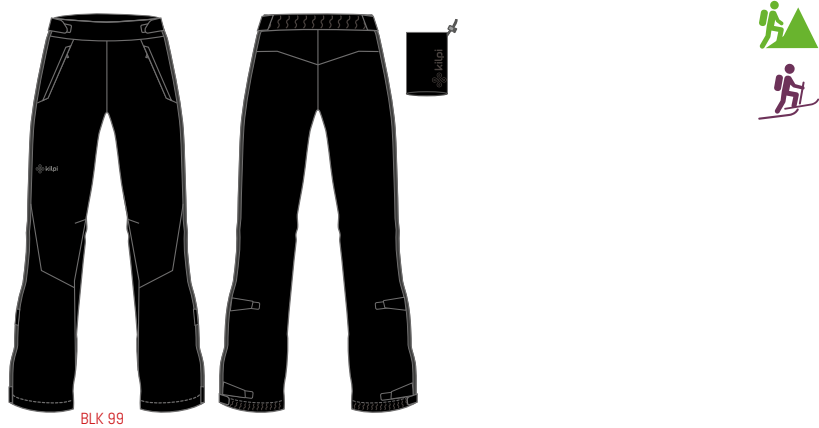

ZL0402KI ALPIN-W

Women's waterproof pants

SIZE// 34 / 36 / 38 / 40 / 42 / 44 / 46

WEIGHT: 200g

- WP 20000
- MVP 30000
- FABRIC WEAVE 2.5 LAYER
- FITTING WIDE
- SEAMS TAPED
- ZIPPERS 2 WAY SIDE ZIPPERS; ZIPP OFF FUNCTION; WATERPROOF
- BOTTOM LEGS VELCRO ADJUSTABLE
- WAIST VELCRO ADJUSTABLE; WITH BELT LOOPS
- ZIPPERS NO
- OTHER FEATURES PACKING BAG

100% POLYESTER