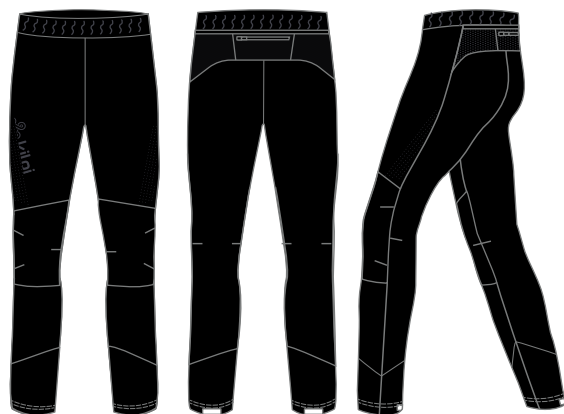

ZL0415KI **BRISTEN-W**

Women's ski touring pants

SIZE// 34 / 36 / 38 / 40 / 42 / 44

BLK 99

FABRIC FINISH
FITTING
POCKETS
WAIST
OTHER FEATURES

WINDPROOF
SLIM
1 BACK POCKET
RUBBER; INTEGRATED POCKETS
REFLECTIVE DETAILS

SIBERIUM *SRC WB* **OPTI-STRETCH** **PFC FREE** 100% POLYESTER
96% POLYESTER
5% ELASTANE