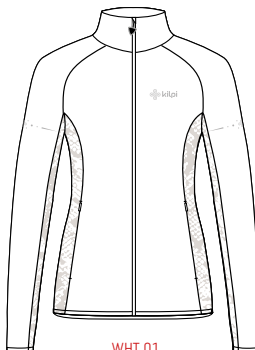

SIZE// 34 / 36 / 38 / 40 / 42 / 44 / 46
48 / 50 / 52 / 54

+ EXTRA SIZE

FABRIC WEAVE
FITTING
COLLAR
POCKETS
ZIPPERS

4 WAY STRETCH
REGULAR
HIGH COLLAR
2 MAIN POCKETS
NYLON

34 - 54

BLK 99

WHT 01

OPTI-HEAT