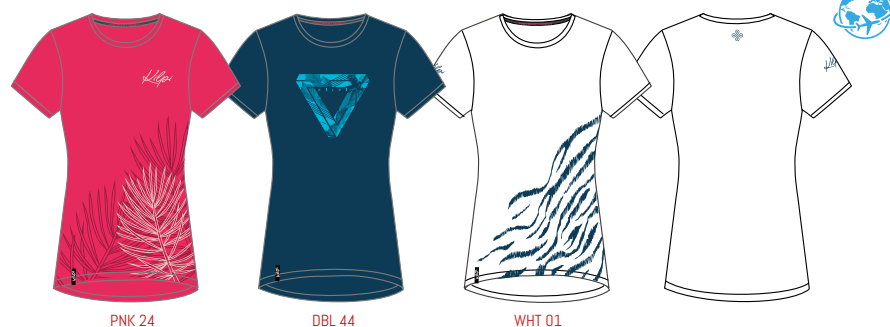

PNK 24

DBL 44

WHT 01

OPTI-DRY

90% LYCOE
10% ELASTANE