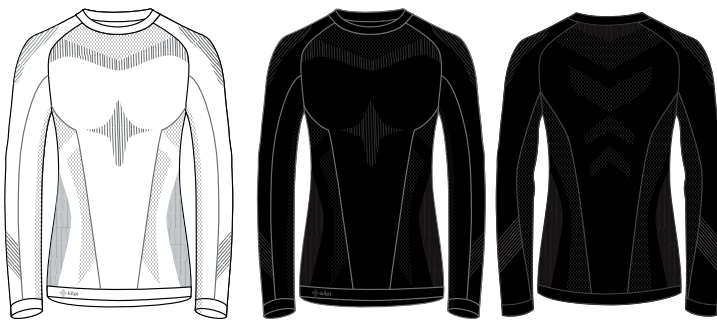

WHT 01

BLK 99

SEAMLESS

53% POLYAMID
41% POLYESTER
6% ELASTANE

ZL0504KI LEEMA-W

Women's long sleeve base layer

SIZE// 34 / 36 / 38 / 40 / 42 / 44 / 46

FABRIC FINISH
FITTING
COLLAR

WARMING; QUICK DRY
REGULAR
HIGH COLLAR; ZIPPER OPENING