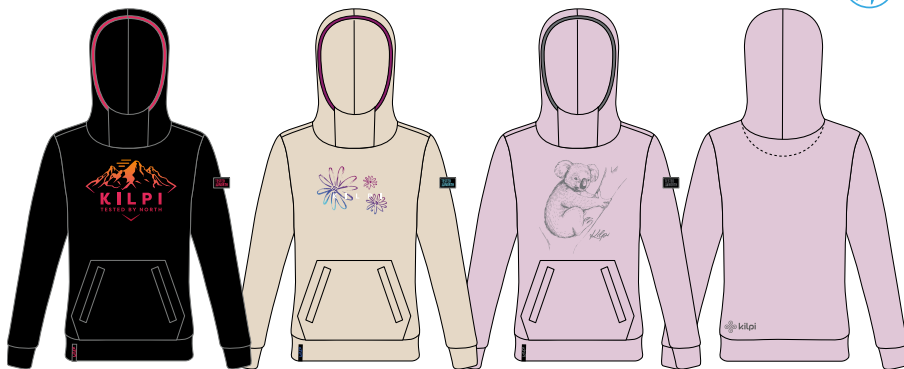

BLK 99

BEG 61

LPN 22

**COTTON
COMFORT**

100% COTTON