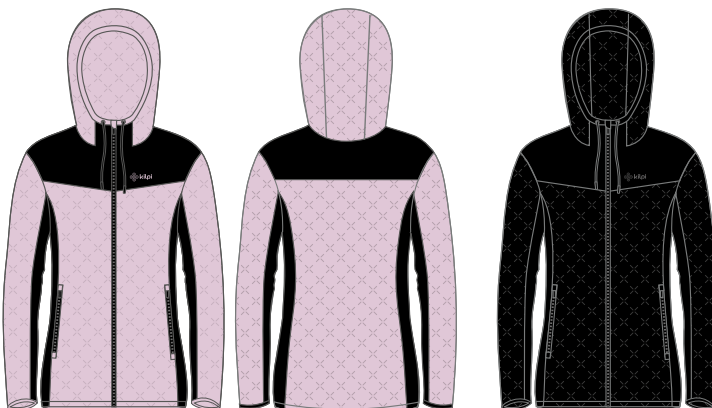

BLK 99

OPTI-HEAT

100% POLYESTER

ZL0212KI

NEVIA-W

Women's insulated fleece

SIZE// 34 / 36 / 38 / 40 / 42 / 44 / 46
48 / 50 / 52 / 54

+ EXTRA SIZE

FABRIC FINISH
FABRIC WEAVE
PADDING
FITTING
COLLAR
HOOD
POCKETS
ZIPPERS

WARMING
4 WAY STRETCH
SYNTHETIC
REGULAR
HIGH COLLAR
FIXED
2 MAIN POCKETS
PLASTIC

34 - 54

LPN 22

BLK 99

OPTI-HEAT

100% POLYESTER

92% POLYESTER
8% ELASTANE