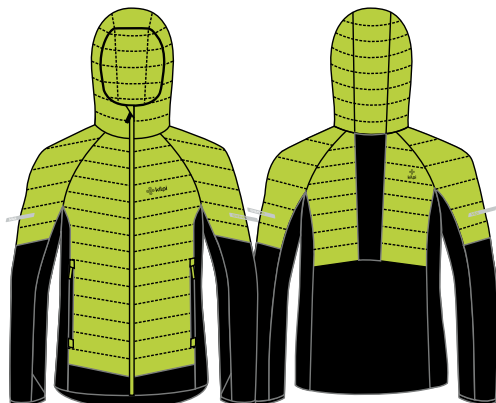

ZM0125KI **GARES-M**
Men's hybrid insulated jacket

LGN 72

SIZE// S / M / L / XL / XXL / 3XL
4XL / 5XL / 6XL / 7XL

+ EXTRA SIZE
WEIGHT: 350g

FABRIC FINISH
PADDING
FITTING
COLLAR
HOOD
CUFFS
POCKETS
ZIPPERS
BOTTOM HEM
VENTILATION ZIPPERS
OTHER FEATURES

DURABLE WATER REPELLENT
PRIMALOFT
REGULAR
HIGH COLLAR
FIXED
THUMBHOLES
2 MAIN POCKETS
PLASTIC
ELASTIC
NO
REFLECTIVE DETAILS

OPTI-STRETCH

SIBERIUM
DWR WB

PRIMALOFT
Active®

PFC
FREE

95% POLYESTER
5% ELASTANE
100% NYLON

INSULATED