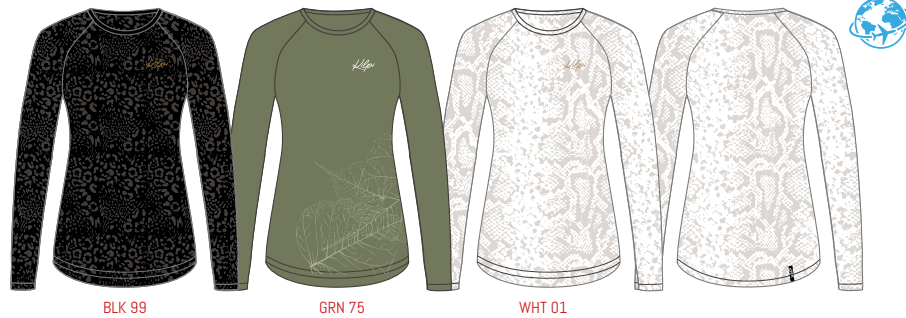

T-SHIRT

ZL0301KI **VENDELIA-W**

Women's long sleeve T-shirt

SIZE// 34 / 36 / 38 / 40 / 42 / 44 / 46

FABRIC FINISH
FITTING
COLLAR

QUICK DRY
REGULAR
ROUND NECK

BLK 99

GRN 75