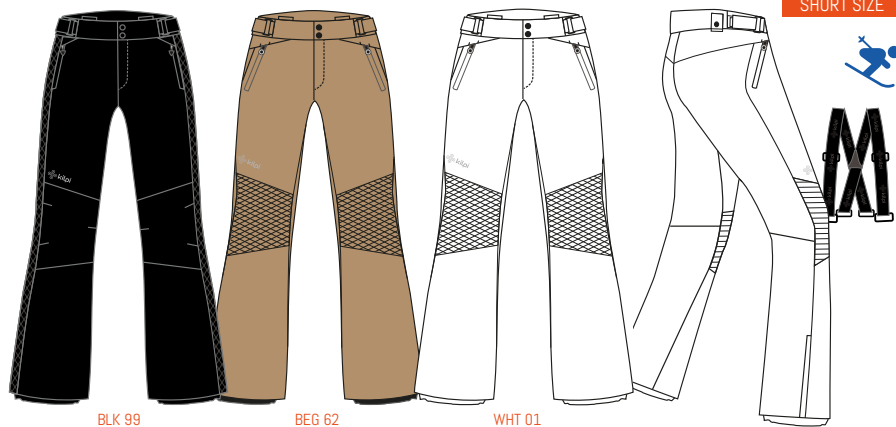

ZL0408KI **DIONE-W**
Women's softshell ski pants

SIZE// 34 / 36 / 38 / 40 / 42 / 44 / 46
36S / 38S / 40S / 42S

SHORT SIZE

BLK 99

BEG 62

WHT 01

- WP 10000
- MVP 8000
- FABRIC WEAVE 2 WAY STRETCH
- FITTING REGULAR
- POCKETS 2 MAIN POCKETS
- BOTTOM LEGS SNOW GAITERS; WITH ZIPPERS
- WAIST VELCRO ADJUSTABLE
- VENTILATION ZIPPERS NO
- OTHER FEATURES REMOVABLE - ADJUSTABLE SUSPENDERS

SIBERIUM
10.000 SRC SS

PFC FREE

94% POLYESTER
6% ELASTANE