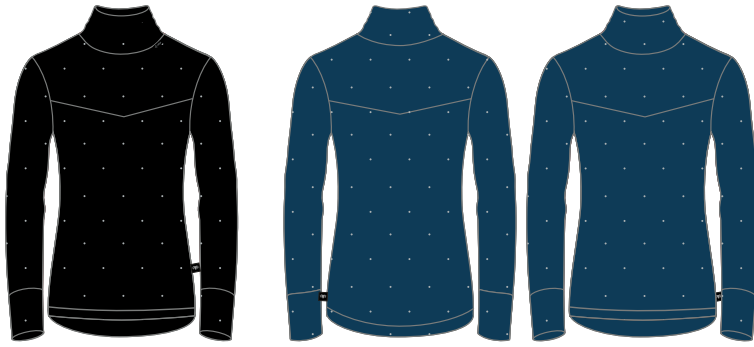

ZL0501KI JANNU-W

Women's base layer

SIZE// 34 / 36 / 38 / 40 / 42 / 44 / 46

FABRIC FINISH
FABRIC WEAVE
FITTING
SEAMS
COLLAR

ANTI-BACTERIAL; WARMING
JERSEY
REGULAR
FLATLOCK
TURTLE NECK

BLK 99

DBL 44

100% MERINO

ZL0502KI MAVORA TOP-W

Women's wool base layer

SIZE// 34 / 36 / 38 / 40 / 42 / 44 / 46

FABRIC FINISH
FABRIC WEAVE
FITTING
SEAMS
COLLAR

ANTI-BACTERIAL; WARMING, QUICK DRY
JERSEY
REGULAR
FLATLOCK
ROUND NECK