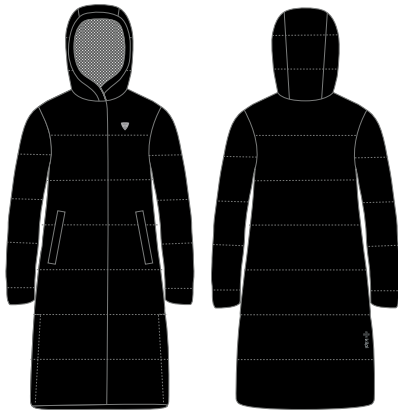

ZL0127KI **MAIRA-W**

Women's insulated coat

SIZE// 32 - 34 / 36 - 38 / 40 - 42 / 44 - 46

BLK 99

WP	10000
MVP	8000
FABRIC WEAVE	2 LAYER
PADDING	SYNTHETIC
LINING	YES; SILVER HEAT MAPPING
FITTING	WIDE
HOOD	FIXED
POCKETS	2 MAIN POCKETS
ZIPPERS	PLASTIC
VENTILATION ZIPPERS	NO