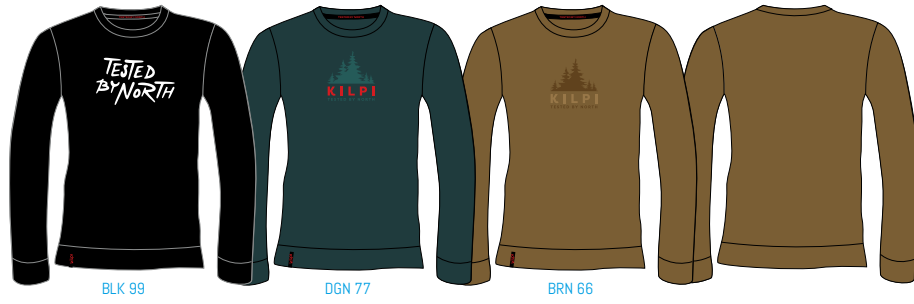

ZM0301KI **BASE-M**
Men's long sleeve T-shirt

SIZE// S / M / L / XL / XXL / 3XL

FABRIC WEAVE
FITTING
COLLAR

JERSEY
REGULAR
ROUND NECK

COTTON COMFORT

95% COTTON
5% ELASTANE