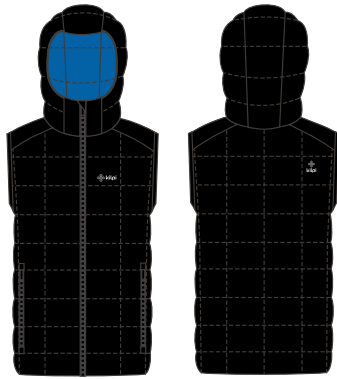

ZJ0104KI **TOMM-JB**
Boy's insulated vest

SIZE// 110 / 122 / 134 / 146 / 152 / 158 / 164

BLK 99

FABRIC FINISH
PADDING
FITTING
COLLAR
HOOD
POCKETS
ZIPPERS
BOTTOM HEM
OTHER FEATURES

DURABLE WATER REPELLENT
SYNTHETIC
REGULAR
HIGH COLLAR
FIXED
2 MAIN POCKETS
PLASTIC
ELASTIC
NAME LABEL; REFLECTIVE DETAILS

SIBERIUM DWR WB **Emporium** LOFT **PFC FREE V** 100% NYLON