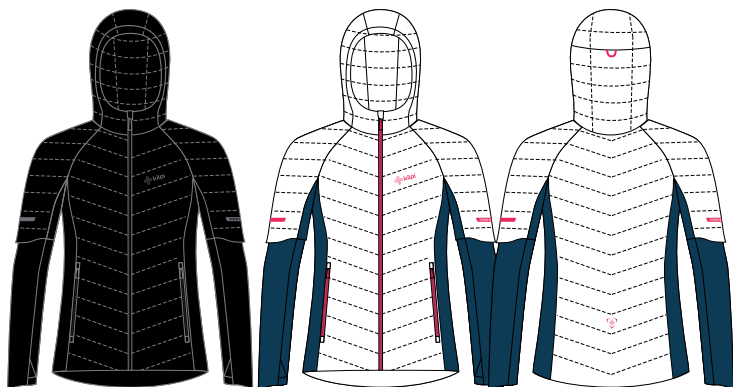

ZL0117KI VERONS-W

Women's insulated jacket

SIZE// 34 / 36 / 38 / 40 / 42 / 44 / 46

WEIGHT: 340g

BLK 99

WHT 01

FABRIC FINISH
PADDING
FITTING
COLLAR
HOOD
CUFFS
POCKETS
ZIPPERS
SLEEVES
BOTTOM HEM
OTHER FEATURES

DURABLE WATER REPELLENT
PRIMALOFT
REGULAR
HIGH COLLAR
FIXED; ADJUSTABLE
THUMBHOLES
2 MAIN POCKETS
PLASTIC
DETACHABLE
ELASTIC
REFLECTIVE DETAILS

100% NYLON
95% POLYESTER
5% ELASTANE

UL0119KI GARES-W

Women's hybrid insulated jacket

SIZE// 34 / 36 / 38 / 40 / 42 / 44 / 46

48 / 50 / 52 / 54

+ EXTRA SIZE

WEIGHT: 350g