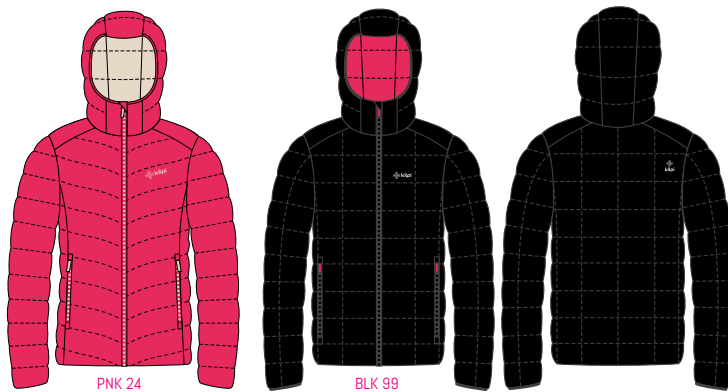

SIBERIUM
10.000 2L

Emporium
AGILE

PFC FREE 100% POLYESTER

INSULATED

ZJ0113KI REBEKI-JG

Girl's insulated jacket

SIZE// 98 / 110 / 122 / 134 / 146 / 152 / 158

- FABRIC FINISH DURABLE WATER REPELLENT
- PADDING SYNTHETIC
- FITTING REGULAR
- COLLAR HIGH COLLAR
- HOOD FIXED
- CUFFS ELASTIC
- POCKETS 2 MAIN POCKETS
- ZIPPERS PLASTIC
- BOTTOM HEM ELASTIC
- OTHER FEATURES NAME LABEL