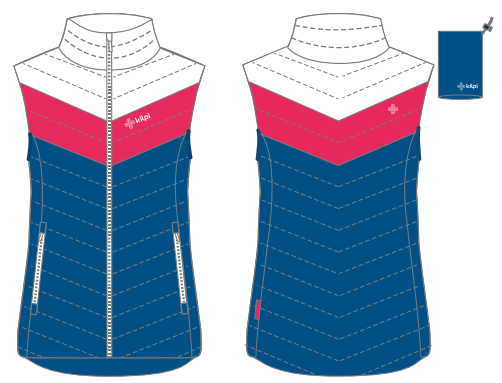

100% NYLON

INSULATED

ZU0123KI

HEATEO-U

Unisex vest with integrated heating system

BLK 99

SIZE// XS / S / M / L / XL / XXL / 3XL

FABRIC FINISH
 PADDING
 LINING
 FITTING
 COLLAR
 POCKETS
 ZIPPERS
 BOTTOM HEM
 OTHER FEATURES

DURABLE WATER REPELLENT
 SYNTHETIC
 YES: SILVER HEAT MAPPING
 REGULAR
 HIGH COLLAR
 2 MAIN POCKETS
 PLASTIC
 ELASTIC
 INTERNAL HEAT SYSTEM

100% NYLON
95% POLYESTER
5% ELASTANE

ZL0121KI

KENAI-W **NEW**

Women's insulated vest