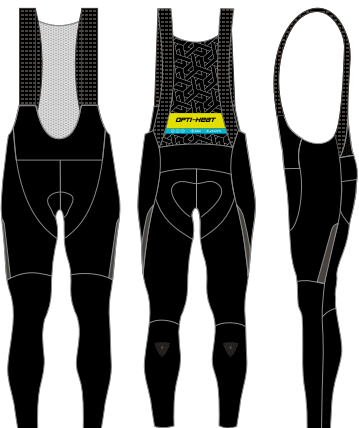

UM0421KI **VALLEY-M**

Men's warmy cycling leggings

BLK 99

SIZE// S / M / L / XL / XXL

FABRIC FINISH
FABRIC WEAVE
FITTING
SEAMS
WAIST
LEG HEM
CYCLING PAD
OTHER FEATURES

WARMING: MOISTURE WICKING
4 WAY STRETCH
SLIM
FLATLOCK
RISED BIB WITH SUSPENDERS
ANTISLIP SILICON PRINTS
GEL, COOL MAX, THICKNESS 10MM,
PERFORATED SUSPENDERS,
REFLECTIVE DETAILS

OPTI-HEAT

88% POLYESTER
12% ELASTANE
80% NYLON
20% ELASTANE

UM0423KI **FANCY-M**

Men's insulated shorts