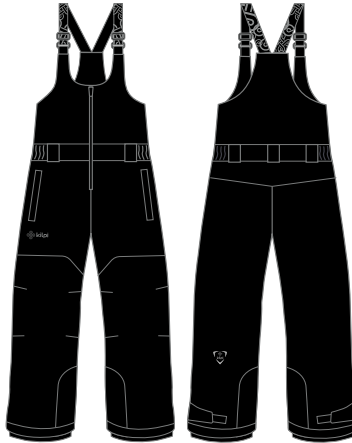

SIBERIUM
10.000 2L STRETCH

Emporium
AGILE

100% POLYESTER

ZJ0402KI CHARLIE-J

Kid's ski pants

SIZE// 98 / 110 / 122

BLK 99

WP	10000
MVP	8000
FABRIC WEAVE	2 LAYER; 4 WAY STRETCH
PADDING	SYNTHETIC
LINING	YES; STRETCH POLYESTER
FITTING	REGULAR
SEAMS	TAPED
POCKETS	2 MAIN POCKETS
BOTTOM LEGS	REINFORCED; SNOW GAITERS; WITH ZIPPERS; ADJUSTABLE
WAIST	RISED BIB WITH SUSPENDERS
OTHER FEATURES	REFLECTIVE DETAILS