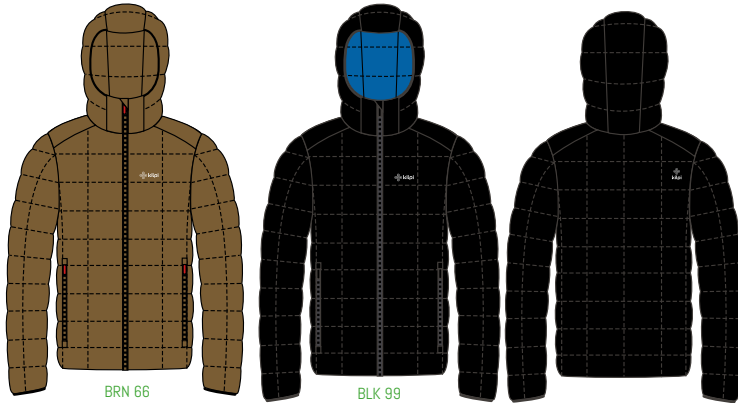

ZJ0103KI REBEKI-JB

Boy's insulated jacket

SIZE// 98 / 110 / 122 / 134 / 146 / 152 / 158

BRN 66

BLK 99

- FABRIC FINISH DURABLE WATER REPELLENT
- PADDING SYNTHETIC
- FITTING REGULAR
- COLLAR HIGH COLLAR
- HOOD FIXED
- CUFFS ELASTIC
- POCKETS 2 MAIN POCKETS
- ZIPPERS PLASTIC
- BOTTOM HEM ELASTIC
- OTHER FEATURES NAME LABEL

100% NYLON

INSULATED