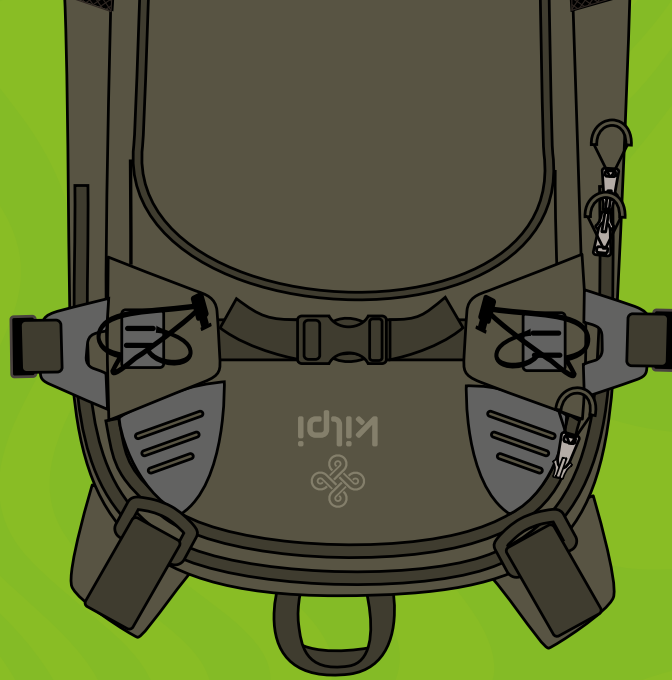

WINTER 2025 - 2026

ACCESSORIES