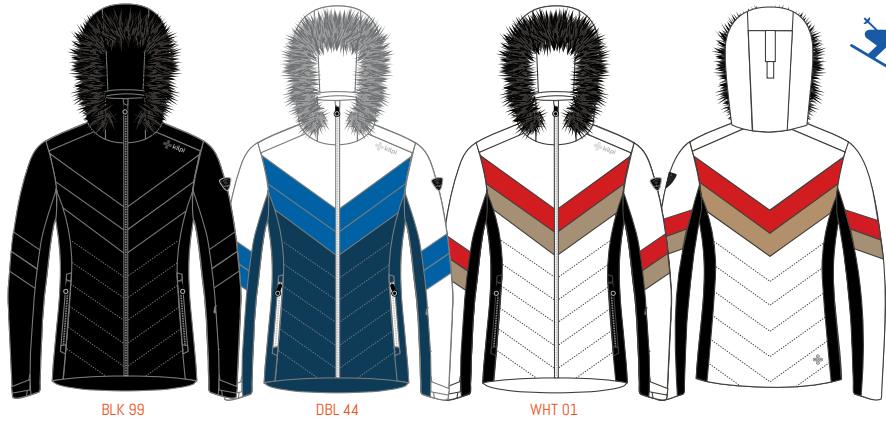

- WP 10000
- MVP 8000
- FABRIC WEAVE 2 LAYER; 4 WAY STRETCH
- PADDING SYNTHETIC
- LINING DETACHABLE SNOW SKIRT; STRETCH POLYESTER
- FITTING REGULAR
- SEAMS CRITICAL TAPED
- COLLAR HIGH COLLAR
- HOOD REMOVABLE; ADJUSTABLE
- CUFFS SNOW GAITERS WITH THUMBHOLES; WITH ZIPPER
- POCKETS 2 MAIN POCKETS; SKI PASS POCKET
- INNER POCKETS GOGGLES POCKET
- ZIPPERS PLASTIC
- BOTTOM HEM ADJUSTABLE WITH CORD
- VENTILATION ZIPPERS YES
- OTHER FEATURES GOGGLES CLEANING CLOTH

100% POLYESTER

ZL0109KI **LIN-W**
Women's ski jacket

SIZE// 34 / 36 / 38 / 40 / 42 / 44 / 46
48 / 50 / 52 / 54

+ EXTRA SIZE

BLK 99

DBL 44

WHT 01

- WP 10000
- MVP 8000
- FABRIC WEAVE 2 LAYER; 2 WAY STRETCH
- PADDING SYNTHETIC
- LINING SNOW SKIRT; POLYESTER TAFFETA
- FITTING REGULAR
- SEAMS CRITICAL TAPED
- COLLAR HIGH COLLAR
- HOOD FIXED; ADJUSTABLE
- CUFFS VELCRO ADJUSTABLE
- POCKETS 2 MAIN POCKETS; SKI PASS POCKET
- INNER POCKETS GOGGLES POCKET
- ZIPPERS PLASTIC
- BOTTOM HEM ADJUSTABLE WITH CORD
- VENTILATION ZIPPERS NO
- OTHER FEATURES GOGGLES CLEANING CLOTH